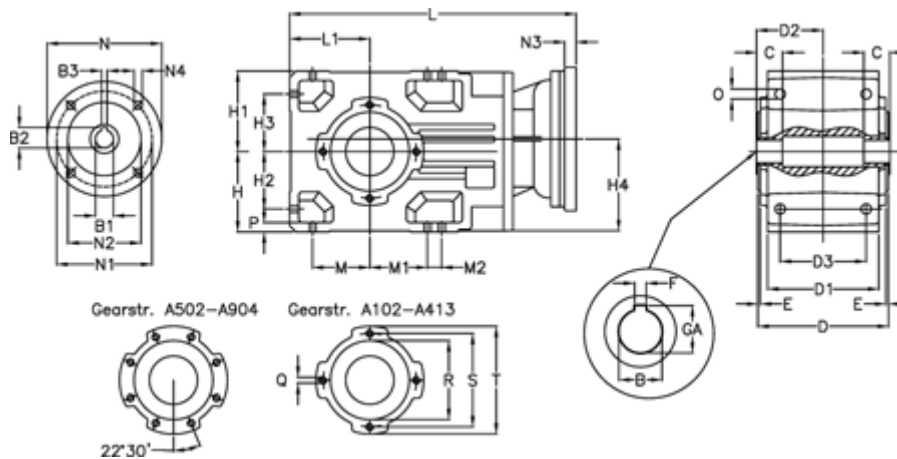

Article number: 29600204324220
 Description: Bevel helical gearbox
 A202UH35-43,2-P63B5

Measures

B = 35	D3 = 90	H3 = 60.0	N1 = 115	S = 115
B1 = 11	Description = A202UH35-xx-P63 B5	H4 = 93.0	N2 = 95	T = 140
B2 = 12.8	E = 3.0	L = 306.0	N3 = 0	
B3 = 4	F = 10	L1 = 80	N4 = M8x19	
C = 22	GA = 38.3	M = 60.0	O = 9.5	
D = 136	H = 80	M1 = 60.0	P = 9	
D1 = 110	H1 = 80	M2 = 0	Q = M8x15	
D2 = 70.0	H2 = 60.0	N = 140	R = 95	